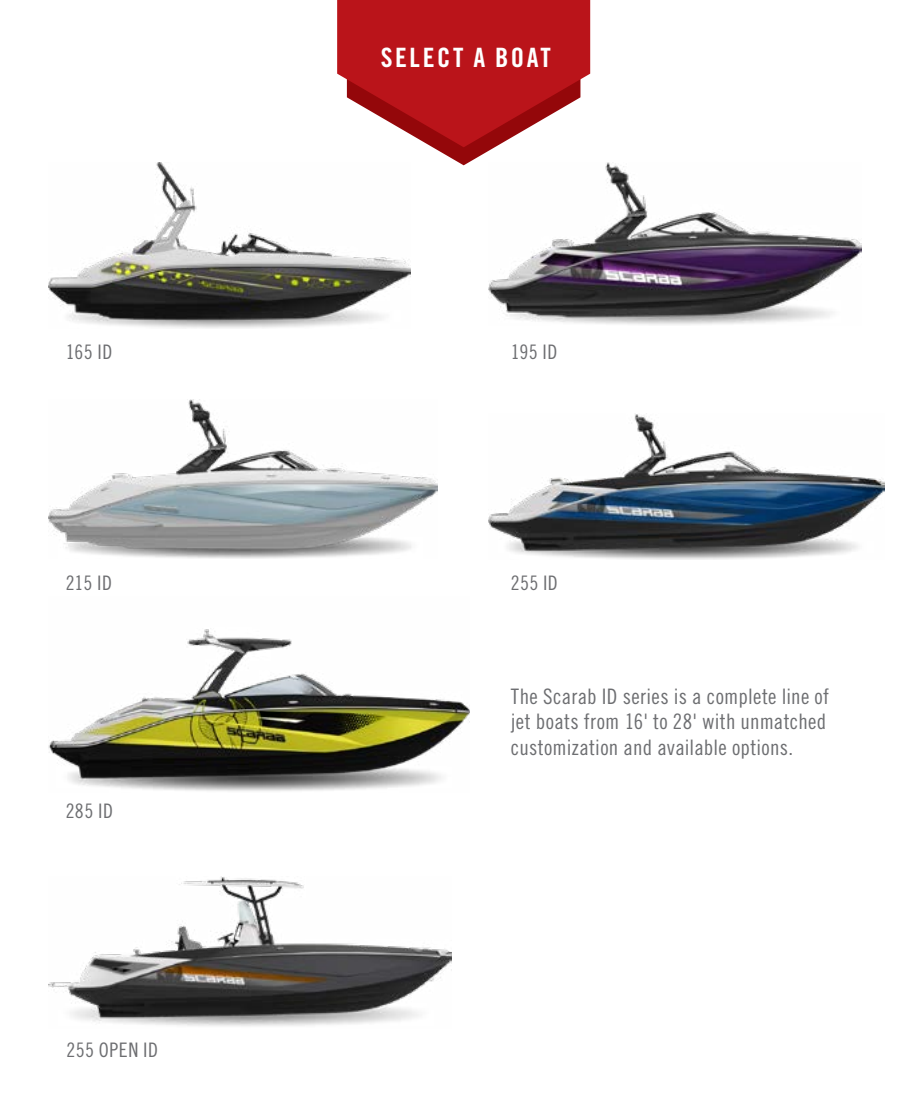

ADJUST-ON-THE-FLY

Customizing how your Scarab handles at the dock and on the water is a celebrated luxury. Take control of your fun with a fingertip's grip when establishing true neutral or adjusting ramp speed and throttle control.

WAKE SPORTS

Spirited acceleration and shallow water accessibility combined with available ballast systems, digital speed control, and wake enhancement tabs for never before seen versatility. Yes, in a big way, we do wake sports!

Configure your Scarab 195–285 ID with the Wake Edition Package: digital speed controls, ballast, Surf Stream wake enhancement system, a wakeboard tower, board racks, and the Wake Edition graphic—unprecedented wake performance on a jet boat.

DIGITAL SPEED CONTROL BALLAST SYSTEMS WAKE TOWERS

SELECT A BOAT

165 ID 195 ID
215 ID 255 ID
285 ID
255 OPEN ID

The Scarab ID series is a complete line of jet boats from 16' to 28' with unmatched customization and available options.